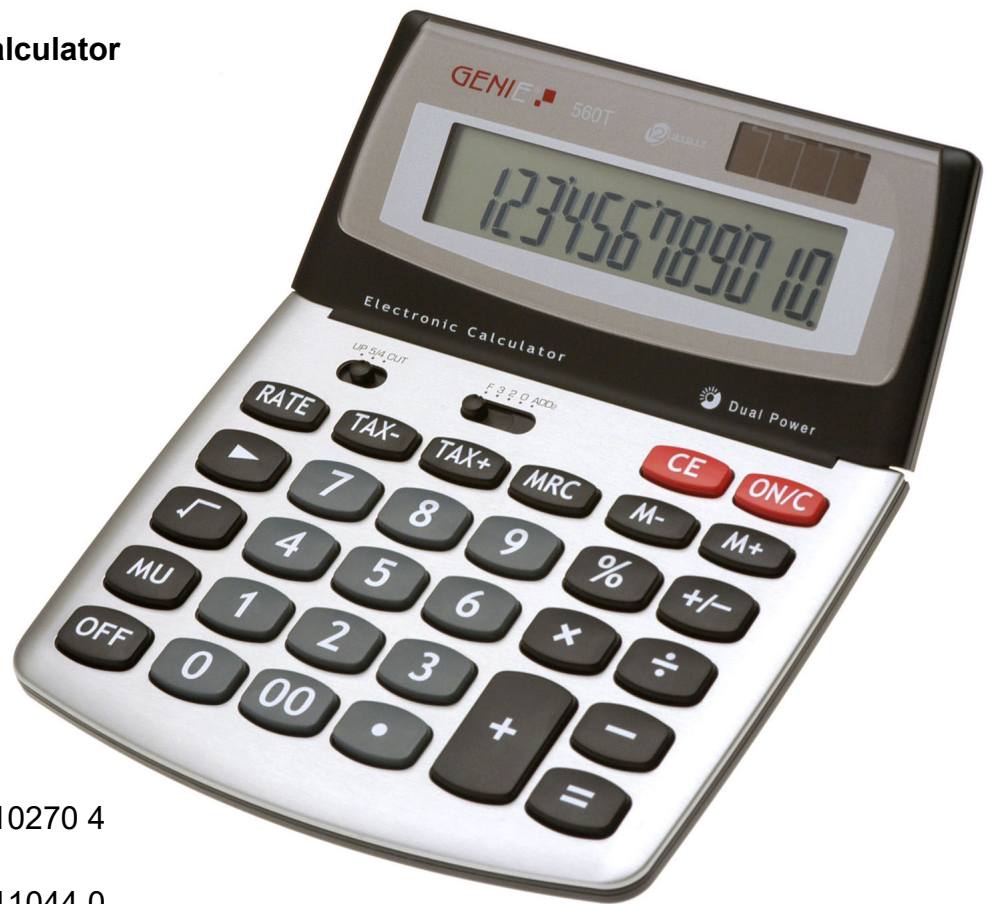

GENIE 560T

- 12-digit desktop calculator
- Classic flat design
- High quality

Article-No. : 10270
EAN : 4015468 10270 4
Sales Unit: 10 pcs
VE-EAN : 4015468 11044 0

Brief Product Description

- Fashionable desktop calculator in a flat design
- Clear and tiltable 12-digit display
- Dual-Power (solar and battery operated)
- Tax calculation
- 3-key memory
- Rounding and decimal place selector
- Correction function and +/- key
- Percentage and square root calculation
- MU key for cost/ sell/ margin calculation
- Big keys for comfortable handling
- High quality
- GENIE blister packaging
- Dimensions: approx. 20 x 16 x 3,5 cm
- Weight: approx. 238 g