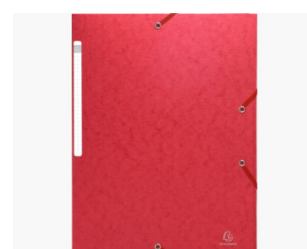

PRODUCT SHEET 55750E

EXACOMPTA
PARIS

Reference code	55750E
designation	Exacompta Scotten Elasticated Folder - A4
Collection	Scotten
Material	Embossed mottled pressboard
Thickness	5,5/10E
Product size	24x32 cm
Colour	Assorted colours (Black - Blue - Green - Red - Yellow)
Product size (LxIxh)	320 x 240 x 2 mm
Unit weight	99g
Ean code	3130630557500
Units per box	50
Size Pack (LxIxh)	335 x 220 x 260 mm
Box weight	5145g
EAN pack	3130632557508
Units per set	10
Size Set (LxIxh)	320 x 240 x 20 mm
Weight Set	1000g
EAN set	3130631557509
Units per palette	3600
Size Pallet (LxIxh)	1200 x 800 x 1700 mm
Palette weight	404600g

ISO
9706

Specification

Brand : Exacompta

Weight : 425G/M2

Size : A4

Assorted colours : 5

Product type : Folders

Folder monocoque : 3 flaps elasticated

Printed : Yes

Label on spine : Yes

Label on spine : none

elastic color : Without

Capacity (sheets 80 gr.) : 350

Box subtype : Black

Closure type : With elastic straps - 3 flaps

A folder cast in one piece has 3 united flaps which increase the filing capacity. The folder has therefore the same capacity efficiency and safety than a filing box up to 35 mm spine. A highly strong and embossing pressboard provides a pleasant and grip touch. A high-quality and eco-friendly cardboard, FSC® certified. 3-flap elasticated folder Maxi Capacity made from embossed mottled premium pressboard. 24x32cm for A4+ documents.