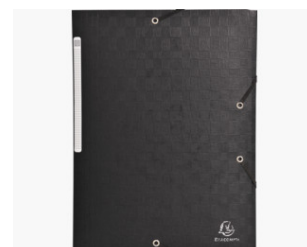

PRODUCT SHEET 55750E

EXACOMPTA
PARIS

Reference code	55750E
designation	Exacompta Scotten Elasticated Folder - A4
Collection	Scotten
Material	Embossed mottled pressboard
Thickness	5,5/10E
Product size	24x32 cm
Colour	Assorted colours (Black - Blue - Green - Red - Yellow)
Product size (LxIxh)	320 x 240 x 2 mm
Unit weight	99g
Ean code	3130630557500
Units per box	50
Size Pack (LxIxh)	335 x 220 x 260 mm
Box weight	5145g
EAN pack	3130632557508
Units per set	10
Size Set (LxIxh)	320 x 240 x 20 mm
Weight Set	1000g
EAN set	3130631557509
Units per palette	3600
Size Pallet (LxIxh)	1200 x 800 x 1700 mm
Palette weight	404600g

ISO
9706

Specification

Brand : Exacompta

Weight : 425G/M2

Size : A4

Assorted colours : 5

Product type : Folders

Folder monocoque : 3 flaps elasticated

Printed : Yes

Label on spine : Yes

Label on spine : none

elastic color : Without

Capacity (sheets 80 gr.) : 350

Box subtype : Black

Closure type : With elastic straps - 3 flaps

A folder cast in one piece has 3 united flaps which increase the filing capacity. The folder has therefore the same capacity efficiency and safety than a filing box up to 35 mm spine. A highly strong and embossing pressboard provides a pleasant and grip touch. A high-quality and eco-friendly cardboard, FSC® certified. 3-flap elasticated folder Maxi Capacity made from embossed mottled premium pressboard. 24x32cm for A4+ documents.