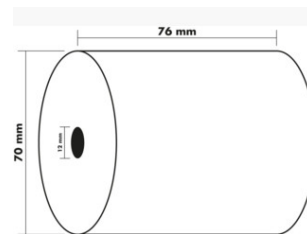

PRODUCT SHEET 7670120V

EXACOMPTA
PARIS

Reference code	7670120V
designation	Receipt Rolls 1ply o/set 60g 76x70x12
Material	Paper
Product size	76x70x12x40
Colour	
Product size (LxIxh)	76 x 70 x 70 mm
Unit weight	198g
Ean code	3364220767127
Units per box	50
Size Pack (LxIxh)	382 x 340 x 134 mm
Box weight	10100g
EAN pack	3547867670108
Units per set	10
Size Set (LxIxh)	345 x 136 x 76 mm
Weight Set	1980g
EAN set	3547867670115
Units per palette	2400
Size Pallet (LxIxh)	1200 x 800 x 1222 mm
Palette weight	499.8kg

Specification

Brand : Exacompta
Weight : 60G/M2
Product type : Roll
Roll type : Roll 1 ply
Paper quality : Extra white
Packaging : Shrinkwrapped
Usage : Cash register